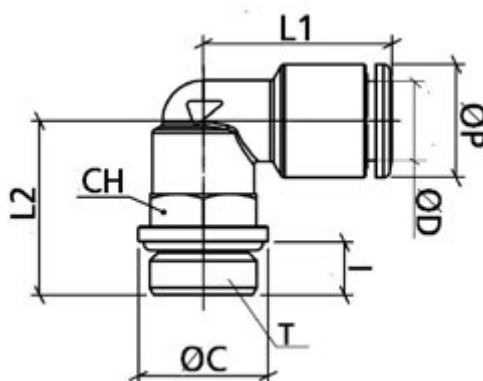

# Data Sheet

Article number: 589OTRL06G01

Description: Metal Push-in fitting, elbow,  $\varnothing 6$  / G1/8", w. o-ring  
Type: OTRL06G01, Nickel plated brass

## Measures

= 6

= G1/8"

= 12

= 13

= 5.5

= 21

= 19

= 13

Weight = 20